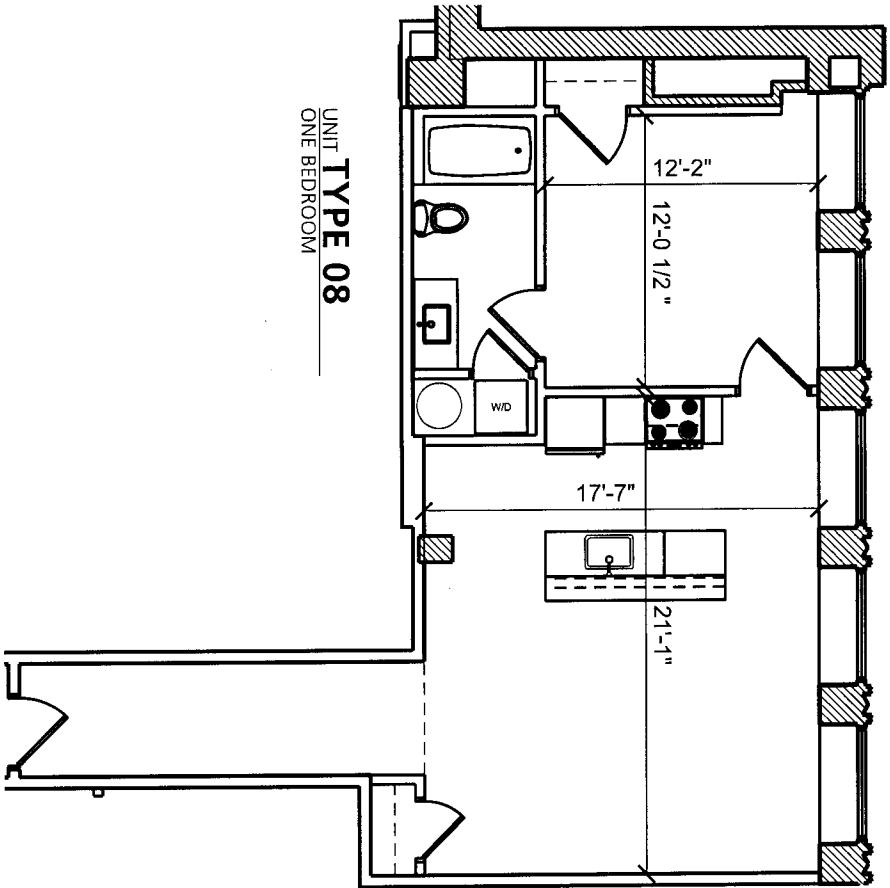

201 STANWIX STREET

UNIT TYPE 01
ONE BEDROOM

PMC PROPERTY GROUP
1411 WALNUT STREET
THIRD FLOOR
PHILADELPHIA PA 19102

201 STANWIX STREET

UNIT TYPE 04
ONE BEDROOM

PMC PROPERTY GROUP
1411 WALNUT STREET
THIRD FLOOR
PHILADELPHIA PA 19102

201 STANWIX STREET

UNIT TYPE 05
ONE BEDROOM

PMC PROPERTY GROUP
1411 WALNUT STREET
THIRD FLOOR
PHILADELPHIA PA 19102

201 STANWIX STREET

UNIT TYPE 06
TWO BEDROOM

PMC PROPERTY GROUP
1411 WALNUT STREET
THIRD FLOOR
PHILADELPHIA PA 19102

UNIT **TYPE 07**
ONE BEDROOM

201 STANWIX STREET

PMC PROPERTY GROUP
1411 WALNUT STREET
THIRD FLOOR
PHILADELPHIA PA 19102

UNIT TYPE 08
ONE BEDROOM

201 STANWIX STREET

PMC PROPERTY GROUP
1411 WALNUT STREET
THIRD FLOOR
PHILADELPHIA PA 19102