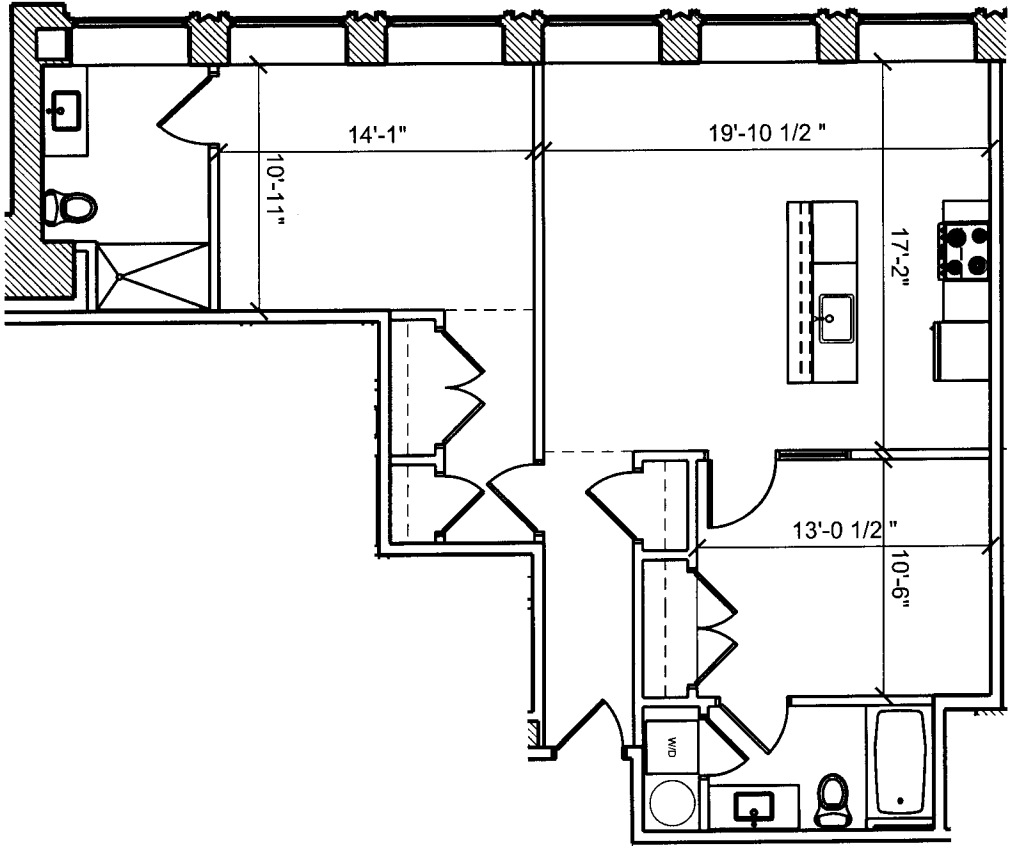

201 STANWIX STREET

UNIT TYPE 01
ONE BEDROOM

PMC PROPERTY GROUP
1411 WALNUT STREET
THIRD FLOOR
PHILADELPHIA PA 19102

201 STANWIX STREET

UNIT TYPE 04
ONE BEDROOM

PMC PROPERTY GROUP
1411 WALNUT STREET
THIRD FLOOR
PHILADELPHIA PA 19102

201 STANWIX STREET

UNIT TYPE 05
ONE BEDROOM

PMC PROPERTY GROUP
1411 WALNUT STREET
THIRD FLOOR
PHILADELPHIA PA 19102

201 STANWIX STREET

UNIT TYPE 06
TWO BEDROOM

PMC PROPERTY GROUP
1411 WALNUT STREET
THIRD FLOOR
PHILADELPHIA PA 19102

UNIT **TYPE 07**
ONE BEDROOM

201 STANWIX STREET

PMC PROPERTY GROUP
1411 WALNUT STREET
THIRD FLOOR
PHILADELPHIA PA 19102

UNIT TYPE 08
ONE BEDROOM

201 STANWIX STREET

PMC PROPERTY GROUP
1411 WALNUT STREET
THIRD FLOOR
PHILADELPHIA PA 19102